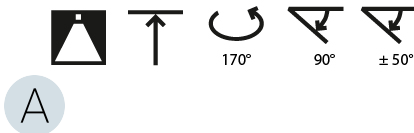

GENERAL

Series: Sign Diva Dancer
Subseries: Sign Diva Dancer Korona
Brand: Prolicht
Division: Architectural
Mounting Type: Suspension
Mounting Location: Ceiling
Subcategory: Pendant

PHYSICAL

Shape: Round
Diameter (mm): 1100
Diameter (in): 43 5/16
Height (mm): 870
Height (in): 34 1/4
Light Distribution: Adjustable / Direct
Weight (kg): 16.1
Weight (lbs): 35.42
Diffuser: PMMA - Opal / Micro-Prism / Sparkling Secret / Vintage Industrial
Fixture Finish: SSR / BKV / CWI / CRY / HAB / UFT / ITA / RUA / FTG / MYG / LOD / PUS / FRO / FUP / KIA / POP / BLS / SPG / MEY / GOH / GUM / CHC / COM / ABZ / JAG / OBR / MOS / ROR
Fixture Material: Extruded Aluminum / Steel

ELECTRICAL

Lamp Type: LED (Zhaga Standard)
Input Wattage (W): 169.4
Total Output Wattage (W): 135
Dimming: Tri-Mode (Non-Dimming and Phase Dimming (120Vac only) and 0-10V Dimming)
Driver Included: Yes
Driver Location: Integrated
Driver Type: Constant Current - Universal
Driver Class: Class 2
Input Voltage (V): 120 - 277
Constant Current (MA): 350

LED

Color Temperature (°K): 2700 / 3000 / 4000
Max. Delivered Lumen (lm): 19520 / 19933 / 20340
CRI: >90 CRI
Lamp Life (hrs): 50000

OPTICAL

Adjustability: Rotational Canopy 170°; Tilting Canopy ±50°; Tilting Head ±90°

RATINGS AND CERTIFICATIONS

Certified By: Certified for North American Standards
IP rating: IP20